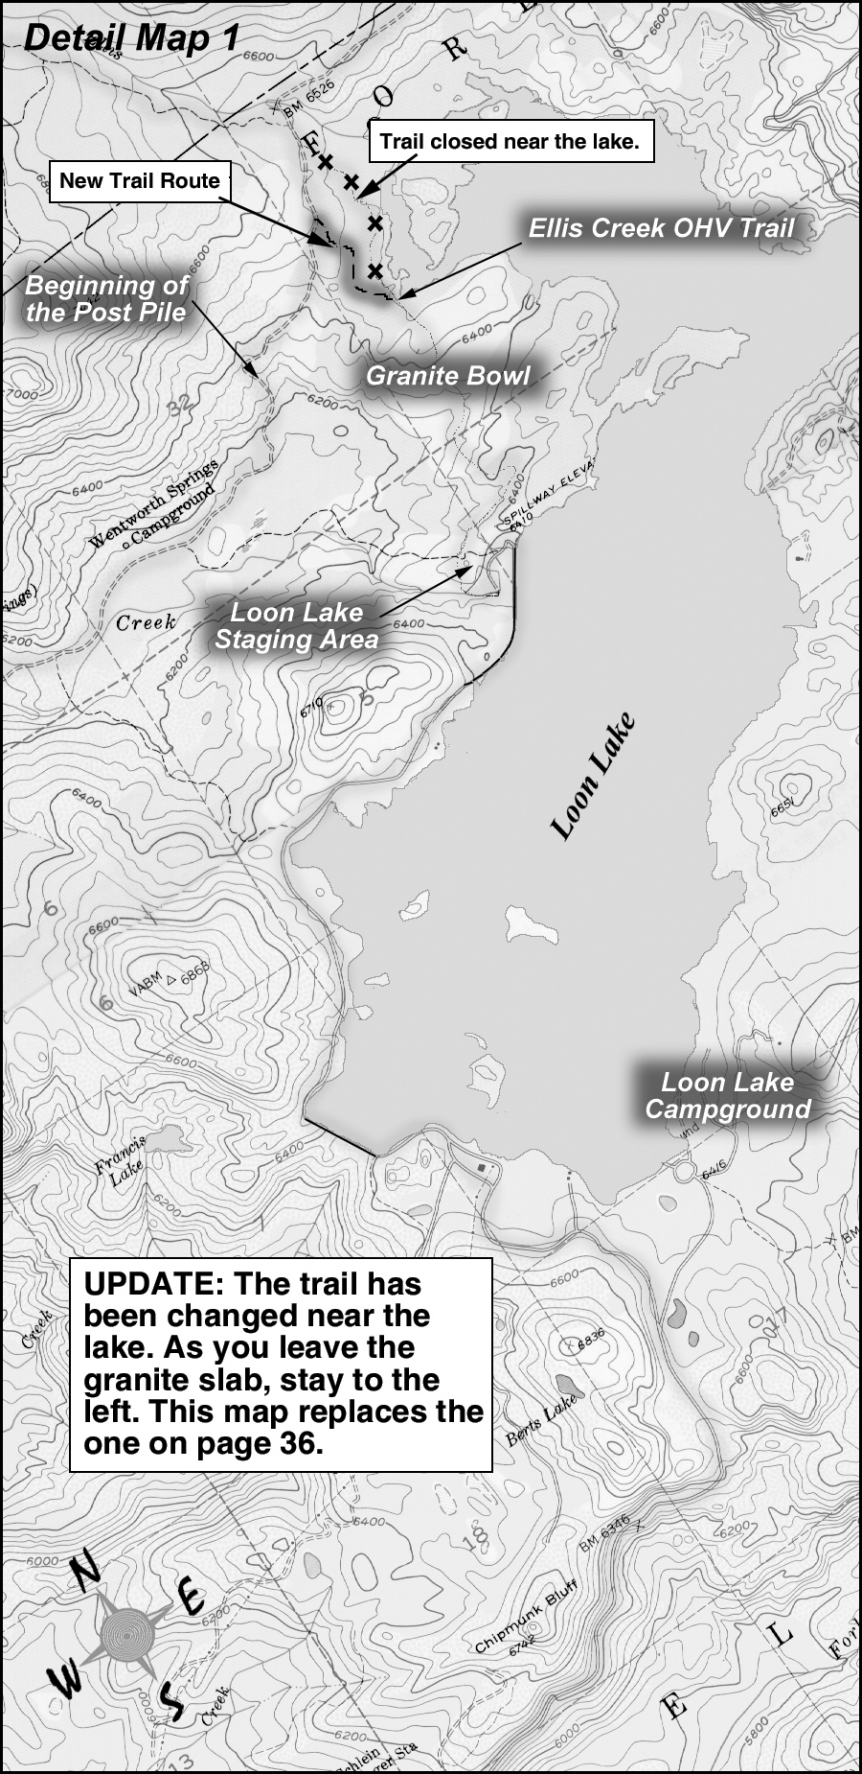

# Detail Map 1

Trail closed near the lake.

New Trail Route

Ellis Creek OHV Trail

Beginning of the Post Pile

Granite Bowl

Wentworth Springs Campground

Loon Lake Staging Area

Loon Lake

Loon Lake Campground

**UPDATE:** The trail has been changed near the lake. As you leave the granite slab, stay to the left. This map replaces the one on page 36.